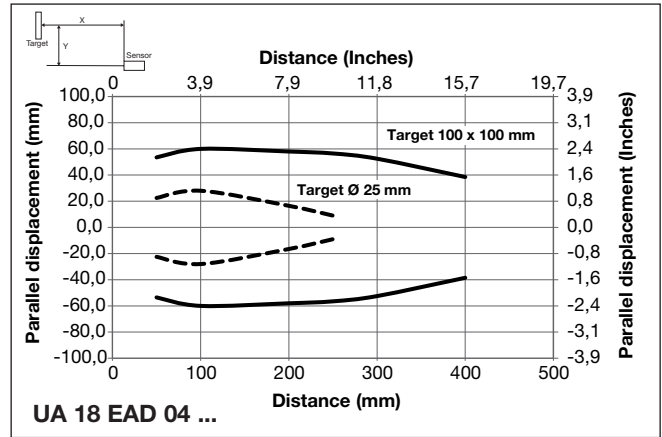

Specifications (cont.)

Weight	
Cable version	125 g
Plug version	55 g

CE-marking	Yes
Approvals	cULus (UL508)

Wiring Diagram

Detection Range

Dimensions