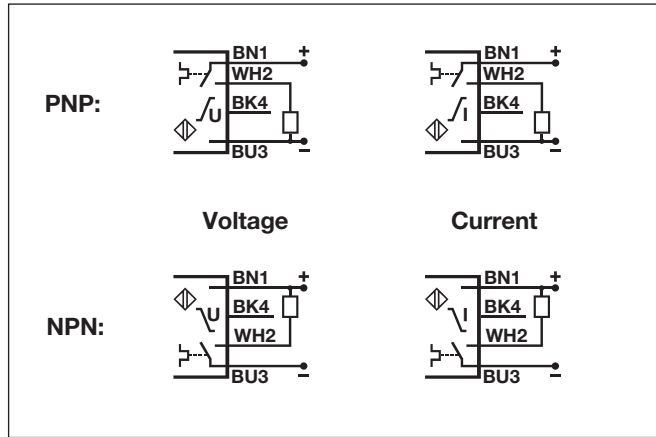

Specifications (cont.)

Weight	
Cable version	125 g
Plug version	55 g

CE-marking	Yes
Approvals	cULus (UL508)

Wiring Diagram

Detection Range

Dimensions